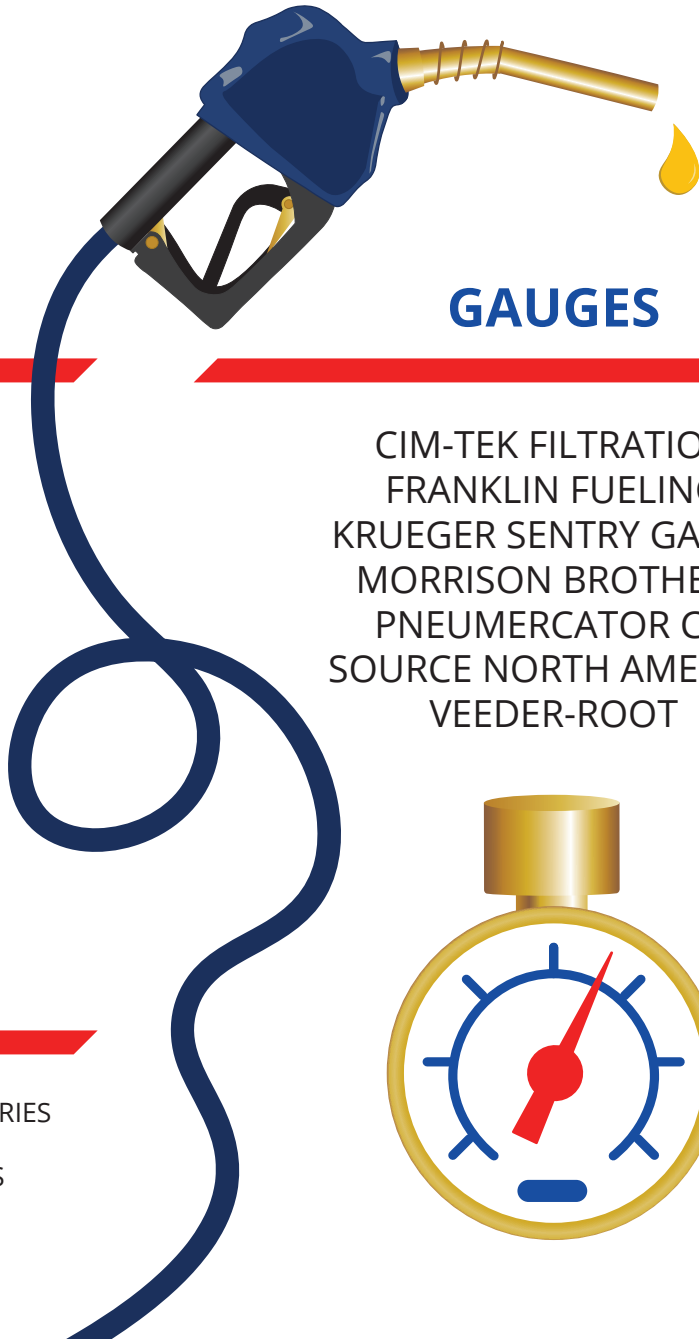

your single-source petroleum equipment specialist

TANKS

CIM-TEK FILTRATION
FRANKLIN FUELING
SOURCE NORTH AMERICA

DISPENSE

FRANKLIN FUELING
GASBOY GILBARCO
HUSKY CORP
MORRISON BROTHERS
OPW FUELING

PUMPS

FRANKLIN FUELING
SOURCE NORTH AMERICA
VEEDER-ROOT